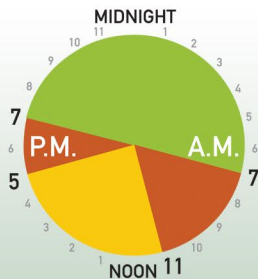

POWER. SMARTER.

Help your budget and the environment – run your dryer during off-peak periods.

Ontario Electricity Time-of-use Price Periods

Prices effective
May 1, 2015

8.0
¢/kWh **Off-peak**

12.2
¢/kWh **Mid-peak**