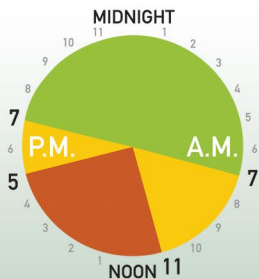

POWER. SMARTER.

Help your budget and the environment – run your dryer during off-peak periods.

Ontario Electricity Time-of-use Price Periods

Prices effective
May 1, 2015

8.0
¢/kWh **Off-peak**

12.2
¢/kWh **Mid-peak**