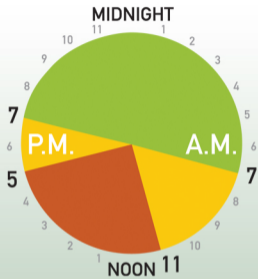

Ontario Electricity Time-of-use Price Periods

Prices effective
May 1, 2019

Summer
(May 1 - October 31)
weekdays

**Weekends and
Statutory Holidays**

Winter
(November 1 - April 30)
weekdays

6.5
¢/kWh **Off-peak**

9.4
¢/kWh **Mid-peak**

13.4
¢/kWh **On-peak**

For more information visit OEB.ca