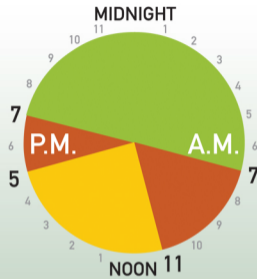

Ontario Electricity Time-of-use Price Periods

Prices effective
May 1, 2019

Summer
(May 1 - October 31)
weekdays

**Weekends and
Statutory Holidays**

Winter
(November 1 - April 30)
weekdays

6.5
¢/kWh **Off-peak**

9.4
¢/kWh **Mid-peak**

13.4
¢/kWh **On-peak**

For more information visit OEB.ca